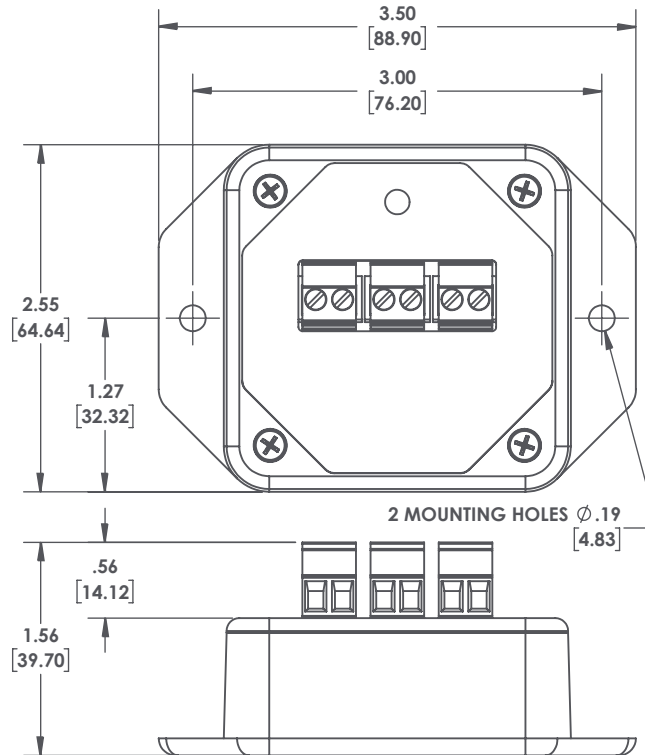

1950-136L Dimensions

1950-136L Dimensions	
File: 1950-136L Dimensions G19.ai	By: CDM
Date: 07.25.19	Rev: G19
OTB-ENGINEERING	25587 Conifer Rd. Suite 105-126 Conifer, CO 80433
E-mail: support@rugidcomputer.com	360-866-4492